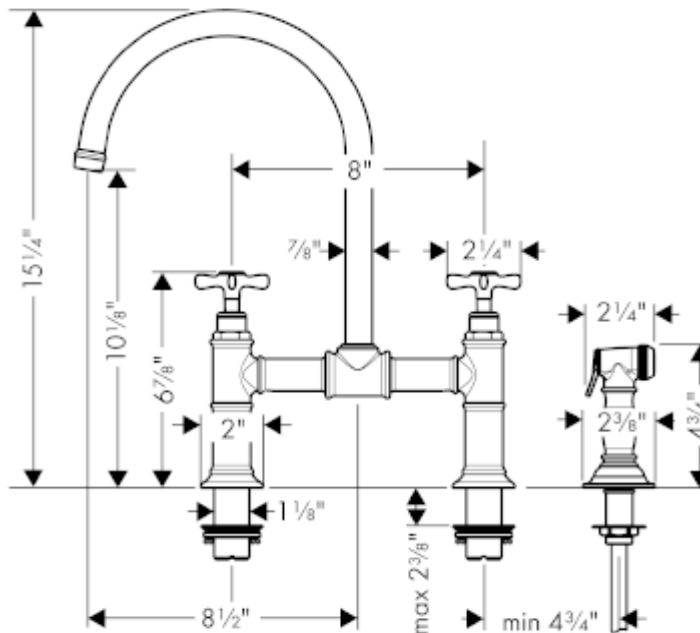

SPECIFICATION SHEET - fittings

BRAND:	hansgrohe	Product Photo: 
ORIGIN:	Germany	
SERIES:	Sink Mixers	
PRODUCT DESCRIPTION:	Allegra Montreux Bridge 2-handle kitchen mixer with extractable spray, with pillar union for deck-mounted, cross handles <ul style="list-style-type: none"> Flow rate: 10 l./min. at 3 bar Flow pressure; 1~5 bar (15~70 psi) 	
MODEL No.	16808 001	
FINISH/COLOUR:	Chrome-plated	
DIMENSIONS:		
OPTIONAL MATCHING PARTS:	2x angle valve 1/2"x3/8"	

Technical Informations: Suitable for continous flow water heater

REMINDER:	Pipe flushing must be done before faucets are installed. Failure to do so voids the warranty.
	Do not use cleaners containing abrasive cleansers, ammonia, bleach, acids, waxes, alcohol, solvents or other products not recommended for chrome.
	All information is for reference only, installation shall always be based on the actual product delivered.